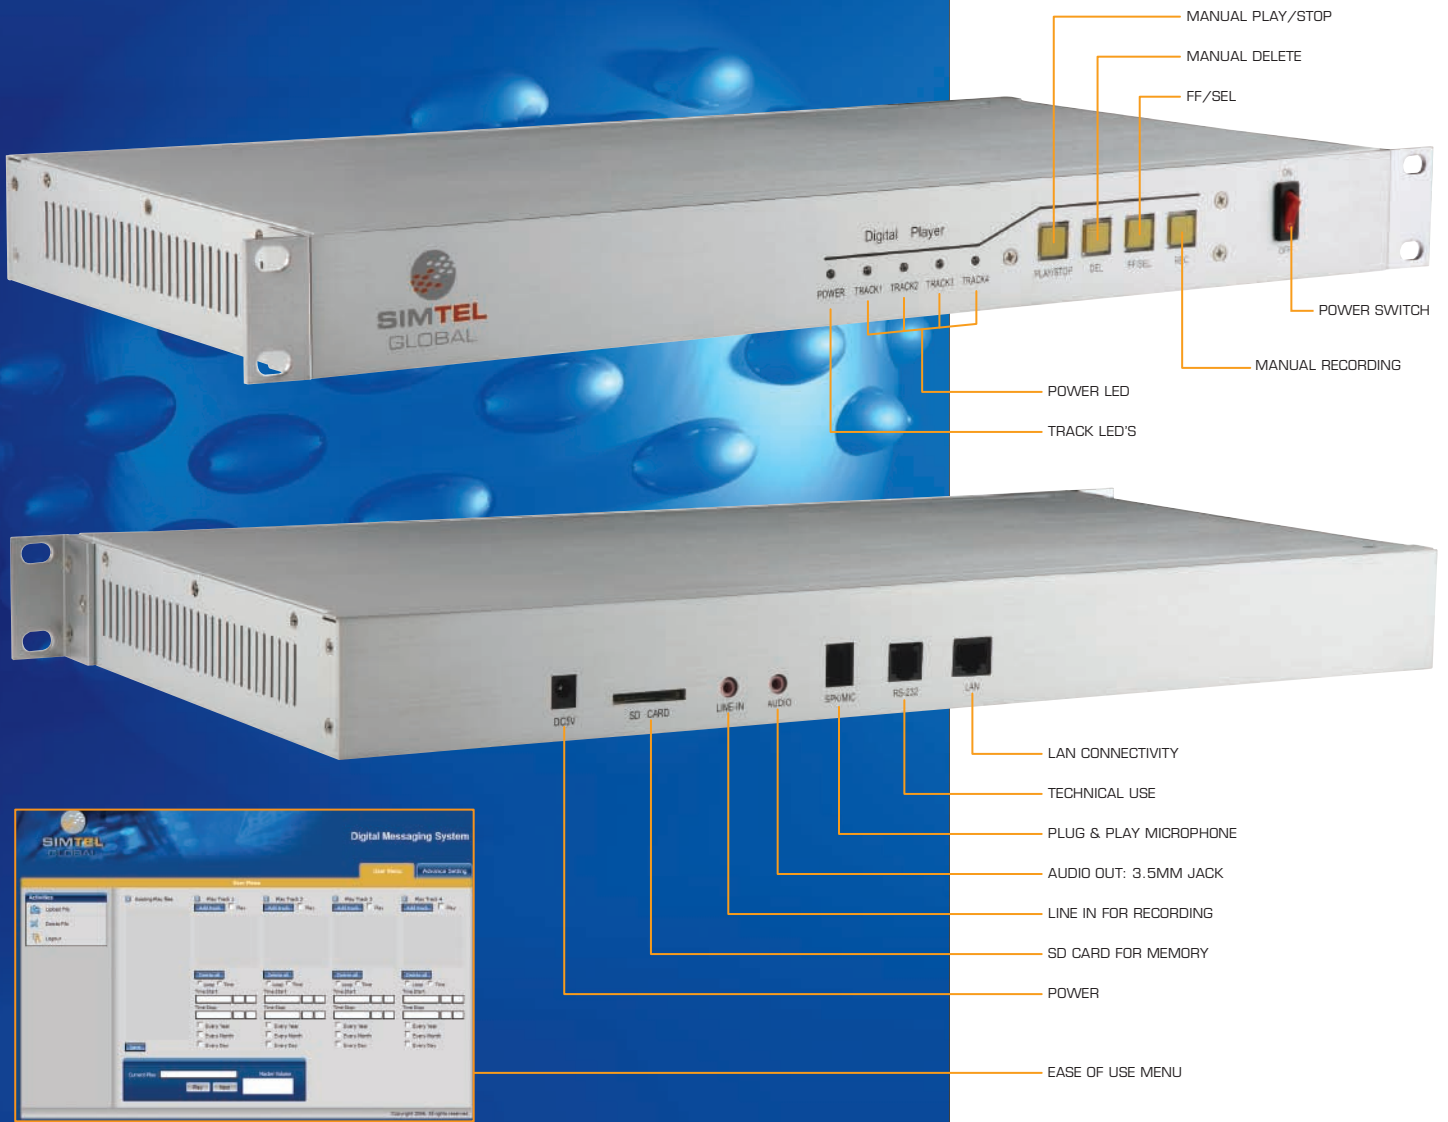

DIGITAL MESSAGE ON HOLD SYSTEM

- Manage multiple messages
- Web based menu to schedule messages daily, monthly, yearly
- Mp3 / Wav files
- Manual voice recording via handset
- Line in
- Line out
- SD card slot for extra memory
- Track indicators
- Play / Stop
- Network connection via Ethernet port
- Non Volatile Memory